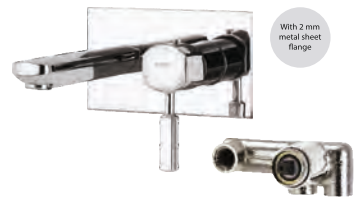

Wall mounted single lever basin mixer with 2 mm sheet flange consisting of exposed part and concealed part
Exposed part **F1014474** ₹ 3160
Concealed Part **F4065101** ₹ 2515
Set ₹ 5675