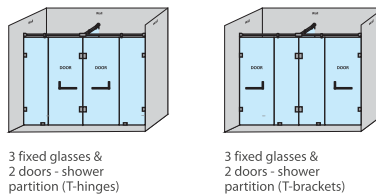

B4811512 (202 grade) ₹ 485

Round strainer 110 mm dia

CERA
WELLNESS COLLECTION

Wall-to-wall shower partitions

Corner shower partitions

C-shaped shower partition

T-shaped shower partitions

Walk-in shower partitions