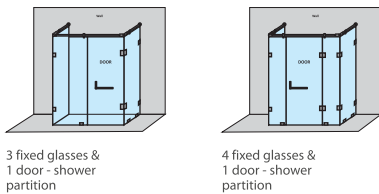

B4811512 (202 grade) ₹ 485

Round strainer 110 mm dia

CERA
WELLNESS COLLECTION

Wall-to-wall shower partitions

Corner shower partitions

C-shaped shower partition

T-shaped shower partitions

Walk-in shower partitions