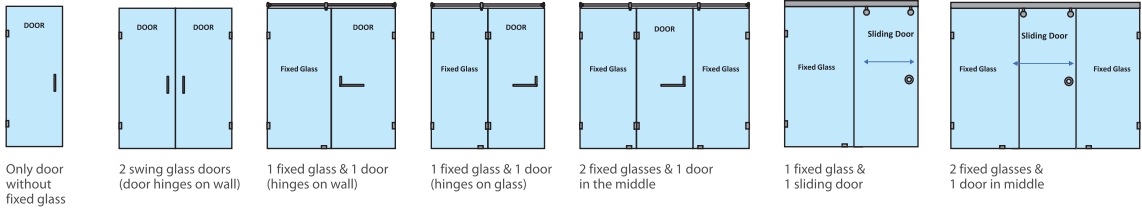

B4811512 (202 grade) ₹ 485

Round strainer 110 mm dia

CERA
WELLNESS COLLECTION

Wall-to-wall shower partitions

Corner shower partitions

C-shaped shower partition

T-shaped shower partitions

Walk-in shower partitions