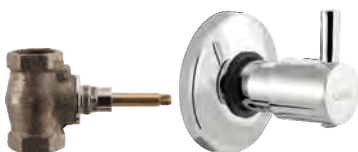

Flush cock consisting of exposed part
(lever, cartridge sleeve, flange) and
concealed part

Exposed part	F2002751	₹ 595
Concealed part	F4060101	₹ 1725
Set		₹ 2320
Concealed part	F4060102	₹ 2300
concealed part	F4060103	₹ 1510
concealed part	F4060104	₹ 1890