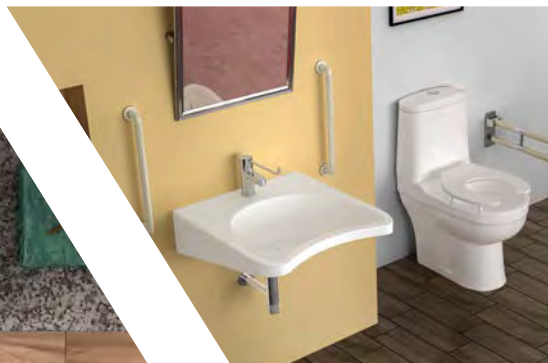

ICON GUIDE

Sanitaryware

Green Pro (CI)
Sanitaryware products
Manufacturing and
flushing performance on products

GRIHA Council
Green products

UPC-I Green
Certified water-saving
product

Swirl Flush

Seamless body

Thin Rim

Rimless
Easy to clean, Hygienic

Durable

**Slim soft close
seat cover**

Design

Back to wall
Ultimate hygiene
guaranteed

**Siphonic Jet
Flushing**

**Bidet soft close
seat cover**

Snow White
Whiter than the whitest

Built in jet

**Smart
Installation for
seamless body**

Hidden installation