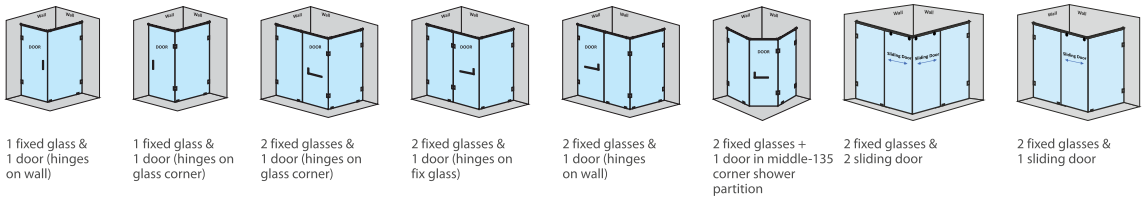

Corner shower partitions